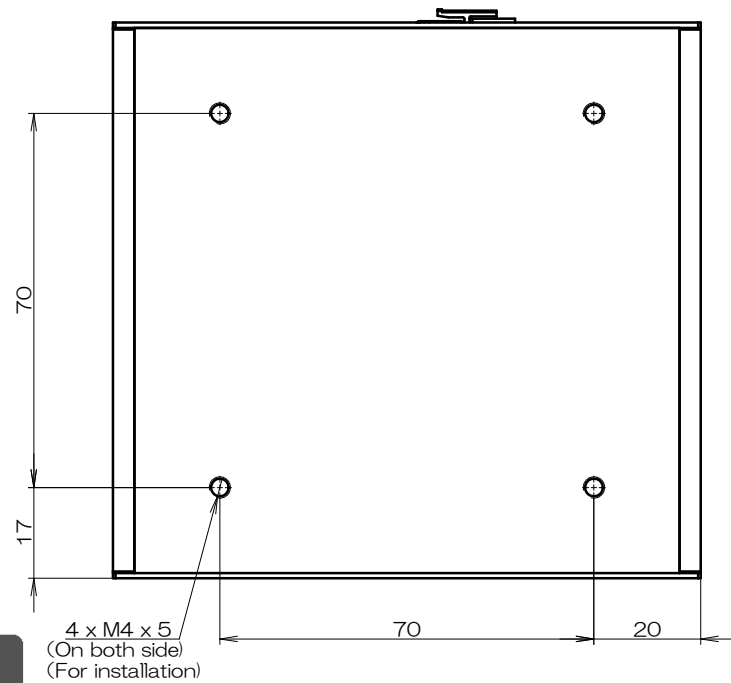

SOAD-100x

Copyright(C) 2015 CCS Asia PTE LTD. All rights reserved.
 Reproduction or photocopy without permission is prohibited.

Input Voltage : DC24V
 Power Consumption : 22W (R,G,B,IR)
 36W (W)