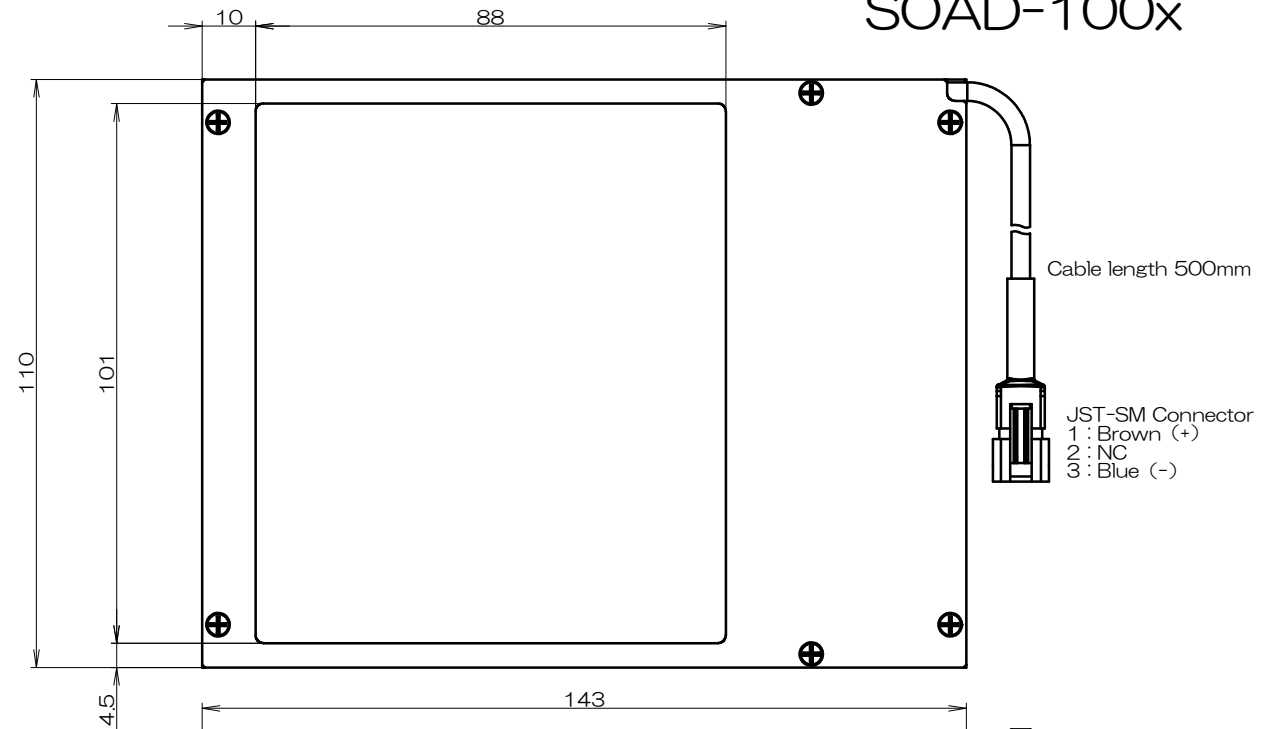

SOAD-100x

Copyright(C) 2015 CCS Asia PTE LTD. All rights reserved.
 Reproduction or photocopy without permission is prohibited.

Input Voltage : DC24V
 Power Consumption : 22W (R,G,B,IR)
 36W (W)