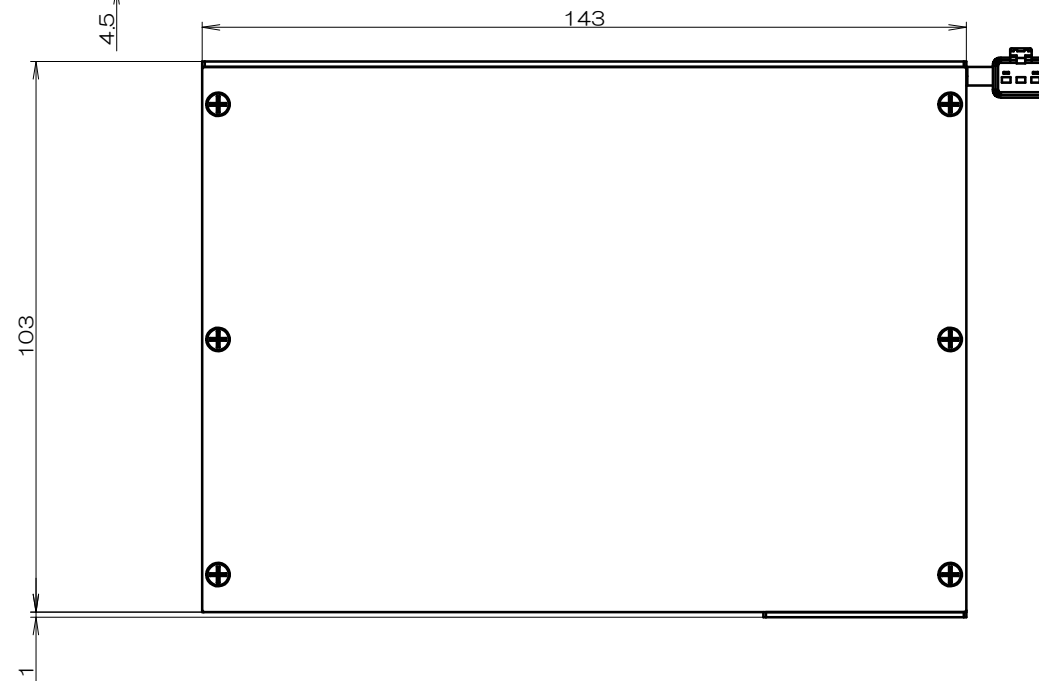

SOAD-100x

Copyright(C) 2015 CCS Asia PTE LTD. All rights reserved.
 Reproduction or photocopy without permission is prohibited.

Input Voltage : DC24V
 Power Consumption : 22W (R,G,B,IR)
 36W (W)